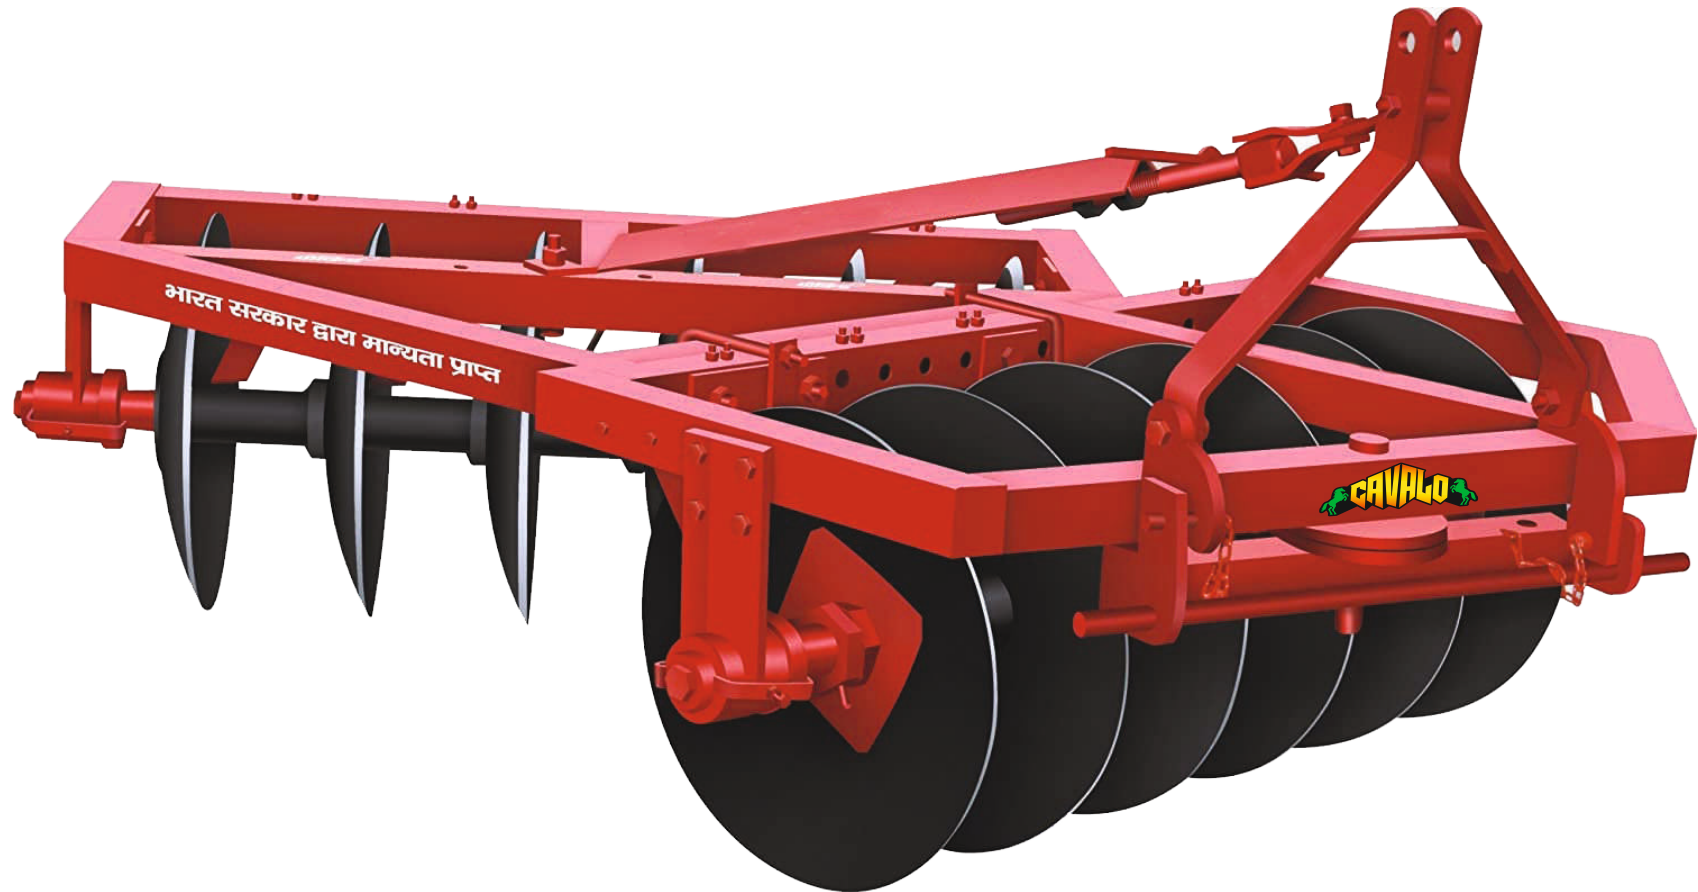

Think Farming, Think Cavalo

Disc Harrow - G Series

Think Farming, Think Cavallo

Disc Harrow - G Series

SPECIFICATIONS

Overall dimensions (Length) in mm	2413
Width in mm	1575
Height in mm	1168
Power Source	Tractor PTO 45 hp & above
Heavy Duty Frame Structure	ISA
Blade Materials	Boron Steel
Three Point Hitch	CAT-II
Support Frame Flat	2
Weight Kg	330
No of Disc	16

SALIENT FEATURES

- Discs in Cavallo Disc Harrow are made from 42 Grade Steel, making it extremely durable.
- Cavallo Disc Harrow is manufactured in models of 10 Discs, 12 Discs, 14 Discs and 16 Discs.
- Fitted with high quality closures (DAMROO), which prevents it from opening-up even in hard soil.
- All the shafts are fitted with bearings which requires less traction load than the regular bush type.
- Fitted with high quality hydraulic jack which gives ease of transportation even on bad roads.

OPTIONAL

- Boron disc available
- Standardised parts for easy replacement and service

Access to Spares

24 X 7 Service

1 Year Warranty*

Contact us

Navdurga Agri Implements Pvt. Ltd.

info@ndai.in